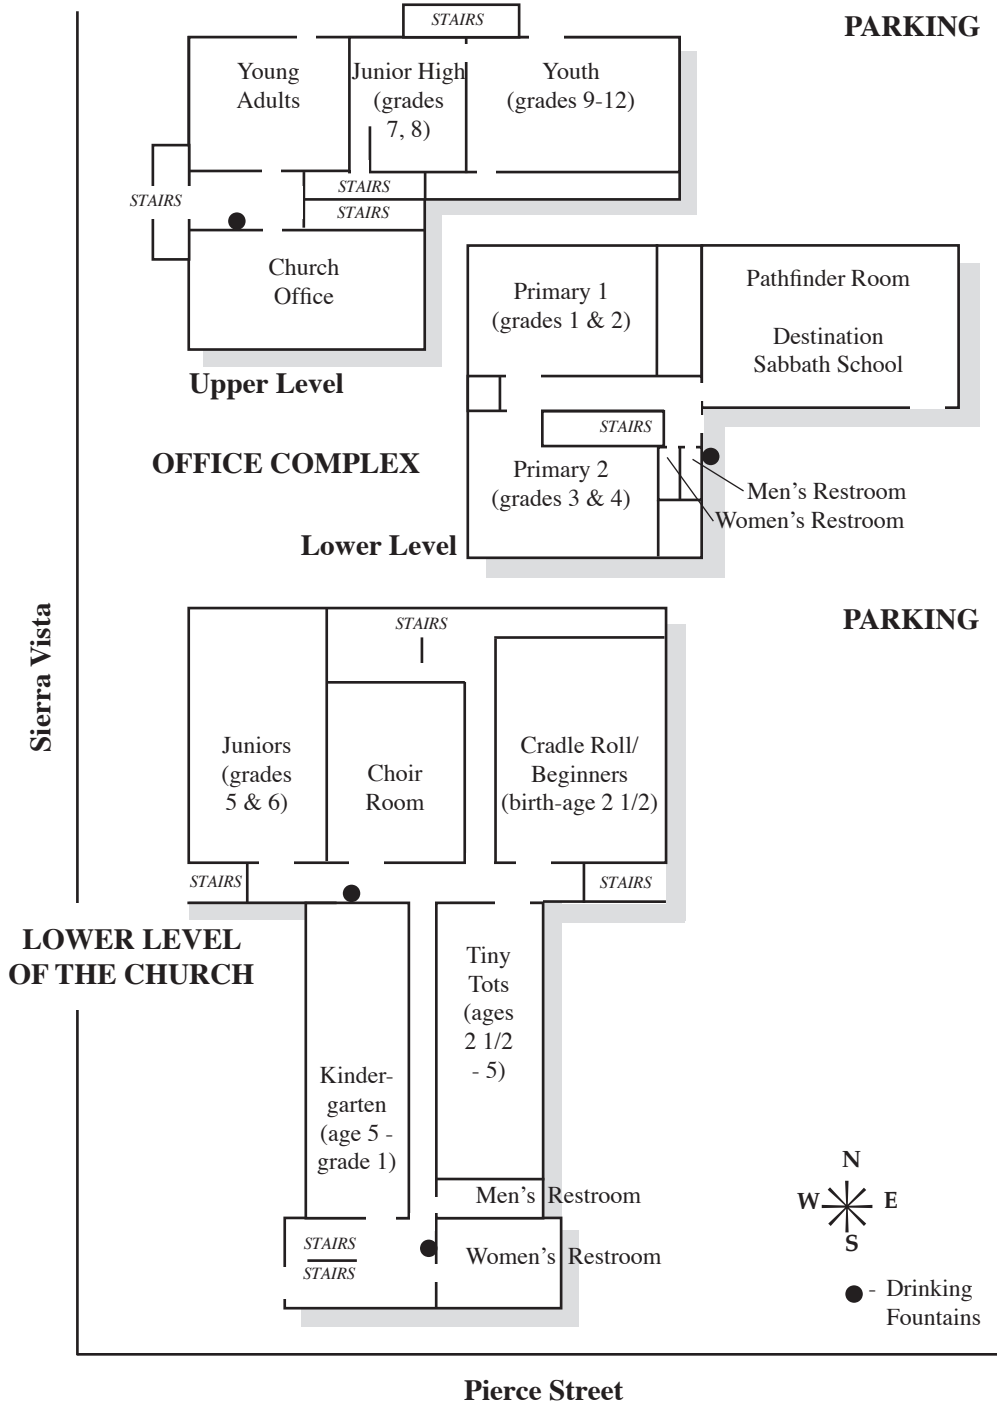

La Sierra University Church

La Sierra University Church

Sabbath School Classes

Office Complex, Upper Level:

- Young Adults (Counseling Center)
- Junior High, grades 7 & 8
- Youth, grades 9-12

Office Complex, Lower Level:

- Destination
- Primary I, grades 1 & 2
- Primary II, grades 3 & 4

Church, Upper Level:

- Adult Classes

Church, Lower Level:

- Cradle Roll/Beginners
- Tiny Tots, ages 2 1/2 - 5
- Kindergarten, age 5 - grade 1
- Juniors, grades 5 & 6